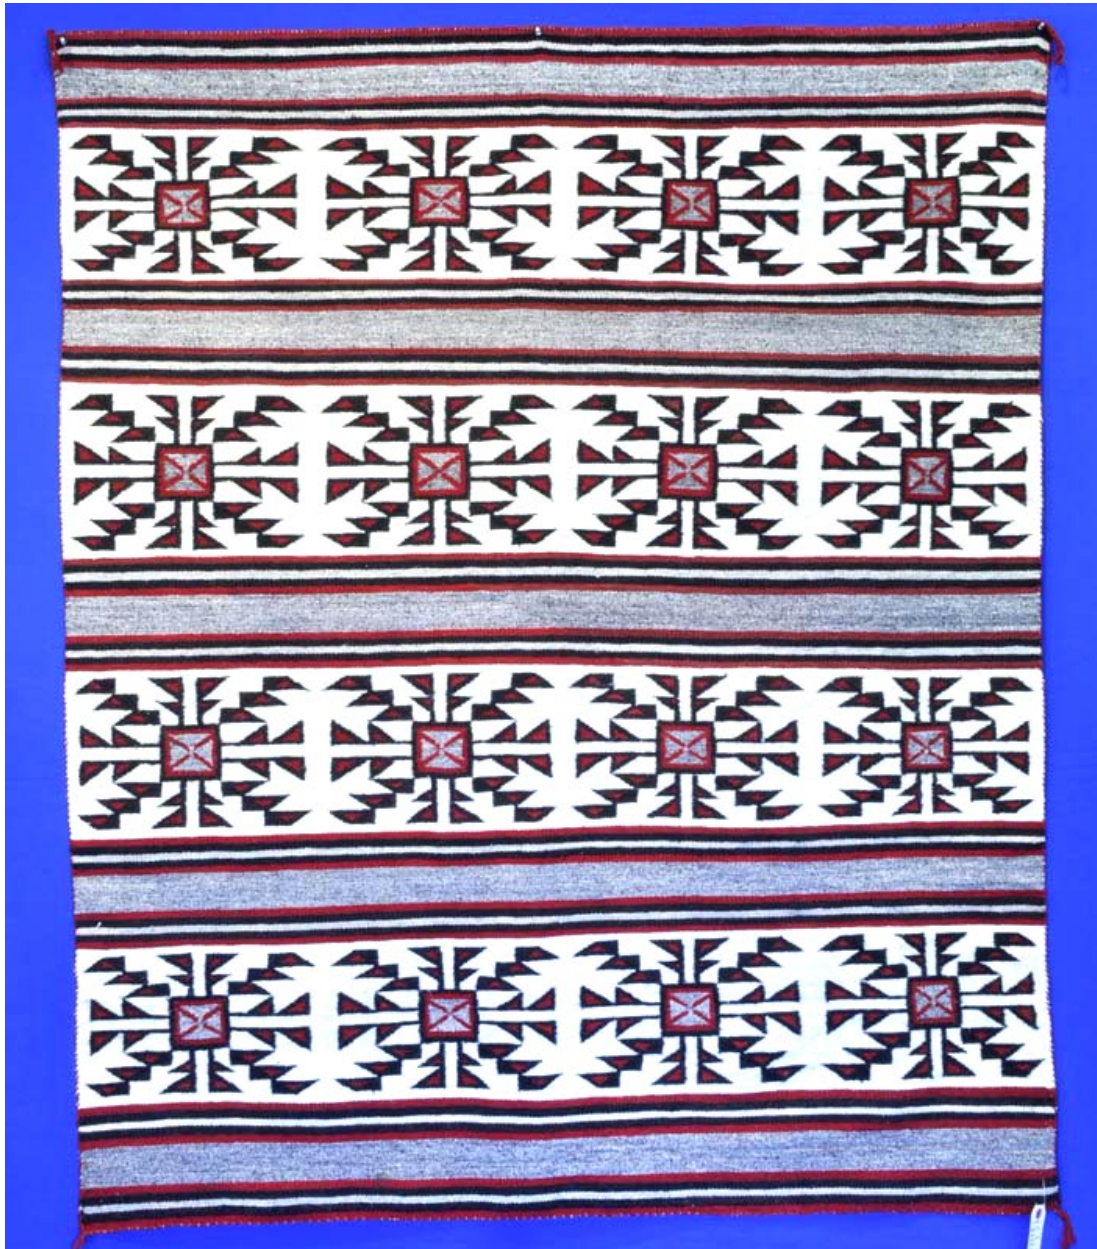

Len Wood's
INDIAN TERRITORY

01 - Navajo Textiles, *Navajo Rug: c. 1940-1950 Chinle Classic Revival*
(52" x 62"), 1940-1950
Handspun wool, 52 x 62 inches
120428-01, \$1,600

Len Wood's Indian Territory Gallery
36 Argonaut, Suite 120, Aliso Viejo, CA 92656
Phone: (949) 497-5747 Toll-free: (800) 579-0860
Home Page: www.indianterritory.com
Online Catalog: www.navajorugsindianbaskets.com